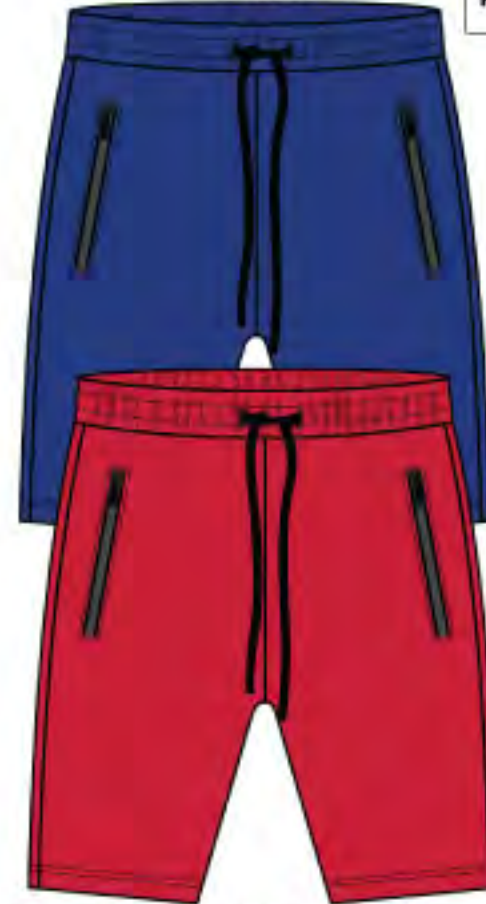

1TS31 TECH FLEECE SHORTS ~~$10.50~~ $8.50

ROYAL

Scale		S	M	L	XL	2XL	3XL	Delivery
Packing	K	2	2	1	1			AT ONCE
	A	1	2	2	1	1		
	B		1	1	2	2		

RED

BLACK