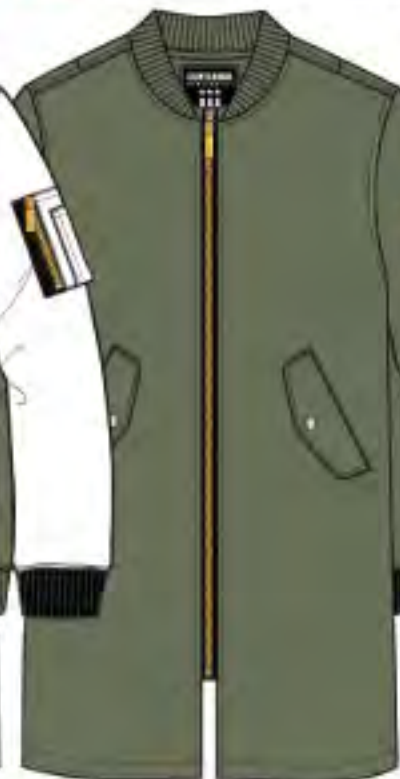

**9CF45** LONG FLEECE MA-1 JACKET ~~\$12.50~~ **\$4.50**

Scale	S	M	L	XL	2XL	3XL
Packing	K	2	1	1		
	A	1	2	2	1	
	B		1	1	2	2

WHITE  
**K/B**

WHITE / BLACK  
**A/B**

OLIVE  
**K/B**

OLIVE / BLACK  
**A/B**

**8CJ06** LIGHT LONG FLIGHT JACKET ~~\$12.50~~ **\$4.50**