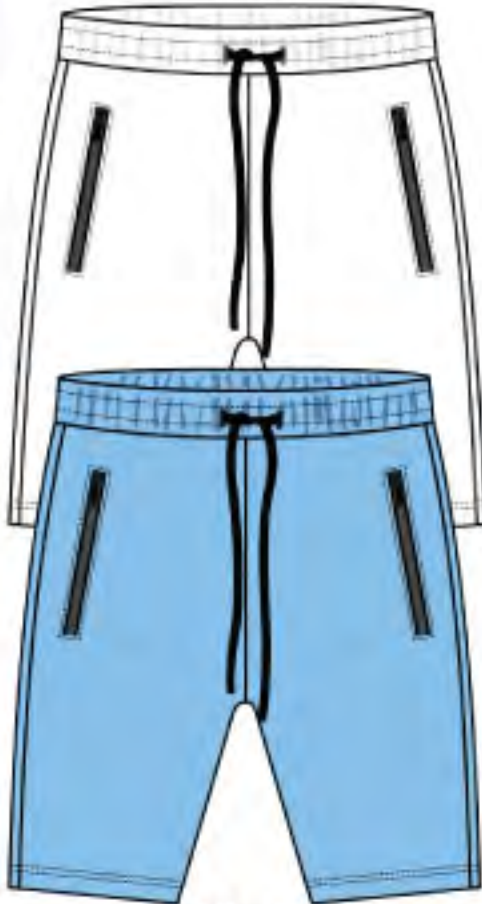

1TS31 TECH FLEECE SHORTS ~~$10.50~~ $8.50

WHITE

Scale		S	M	L	XL	2XL	3XL	Delivery
Packing	K	2	2	1	1			AT ONCE
	A	1	2	2	1	1		
	B		1	1	2	2		

SKY BLUE