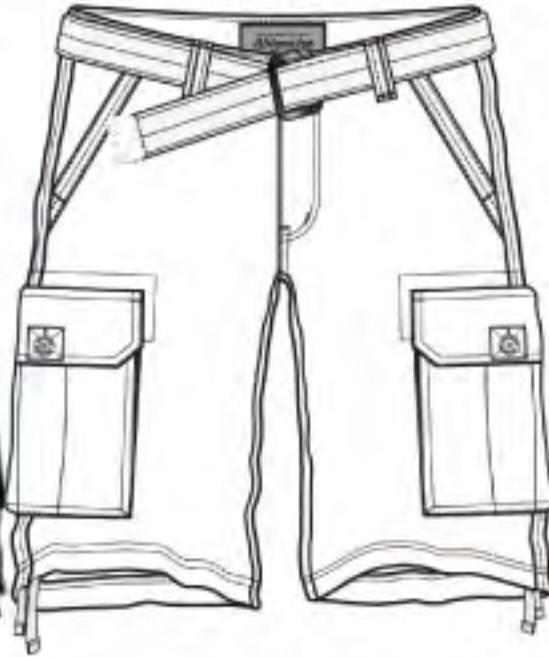

9AP30 WASHED CARGO COTTON TWILL SHORTS W/BELT - INSEAM 13" **$11.00**
5CP52 ★

Scale	30	32	34	36	38	40	42	44	Delivery
S	2	3	3	2	1	1			AT ONCE
W	1	2	2	2	2	2	1		
T	2	3	2	2	2	2	1		

WHITE