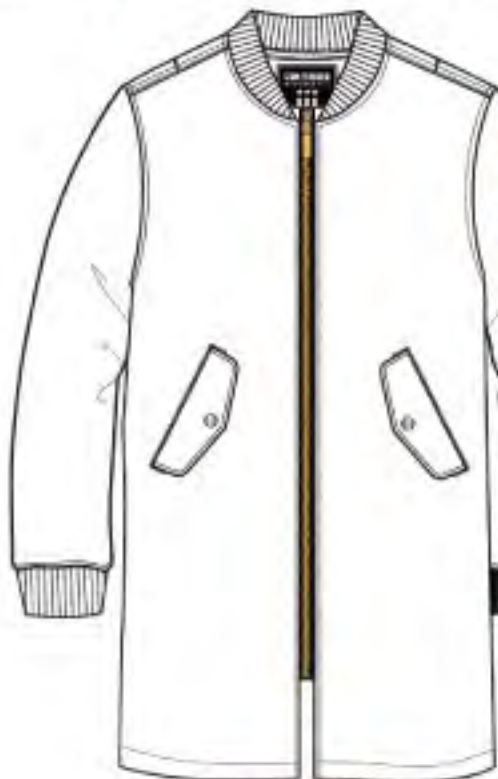

9CF45 LONG FLEECE MA-1 JACKET ~~$12.50~~ **$4.50**

Scale	S	M	L	XL	2XL	3XL
Packing	K	2	1	1		
	A	1	2	2	1	
	B		1	1	2	2

WHITE
K/B