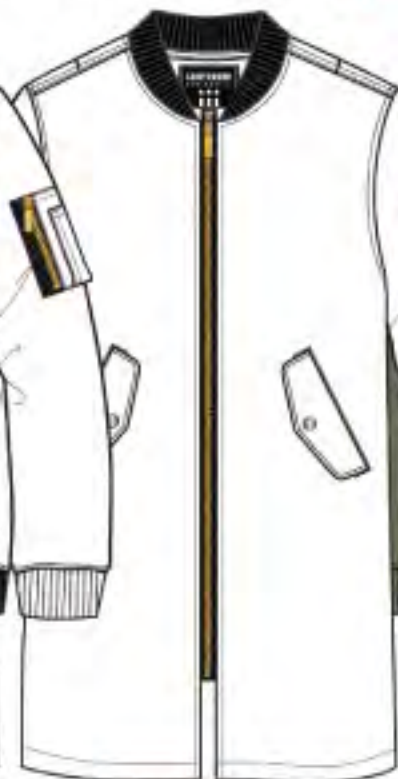

WHITE / BLACK
A/B