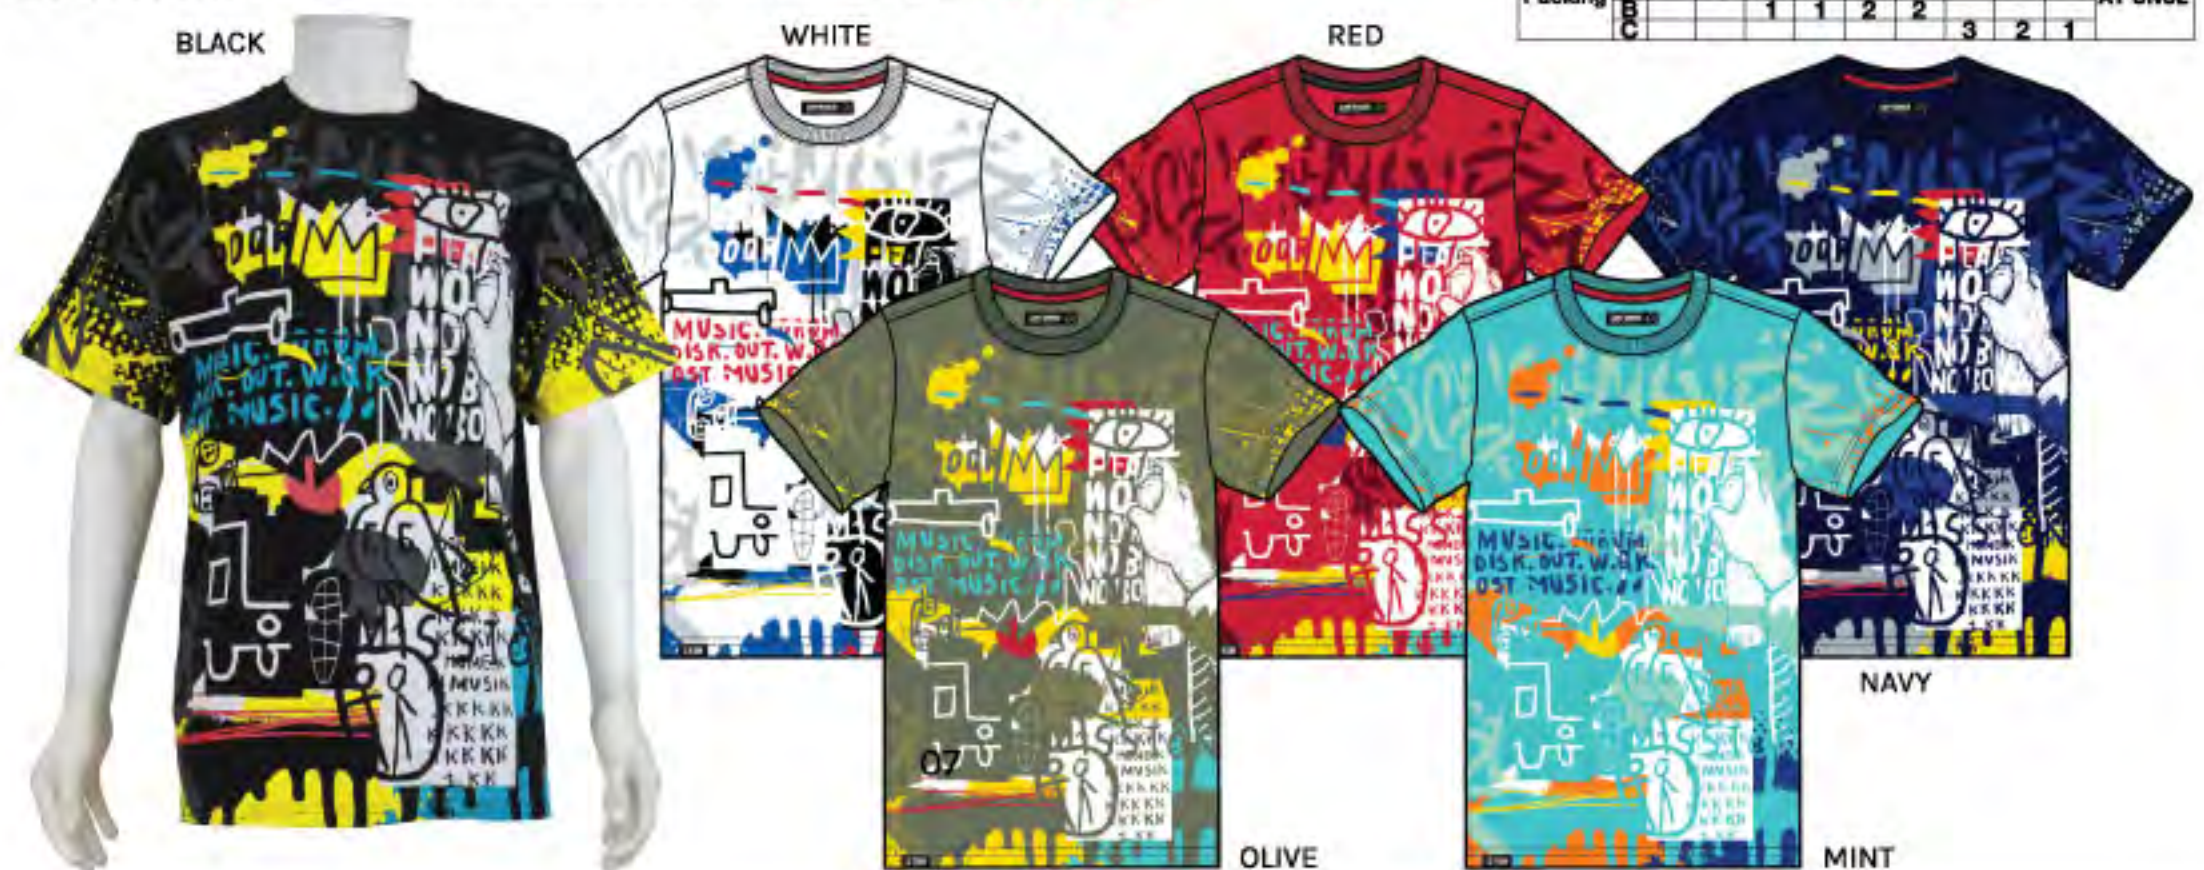

1KT325 SCREEN PRINTED COTTON T-SHIRTS ~~$9.50~~ $6.50

Scale	S	M	L	XL	2XL	3XL	4XL	5XL	6XL	Delivery
Packing	K	2	1	1	1	1	1	1	1	AT ONCE
	A	1	2	2	1					
	B		1	1	2	2	3	2	1