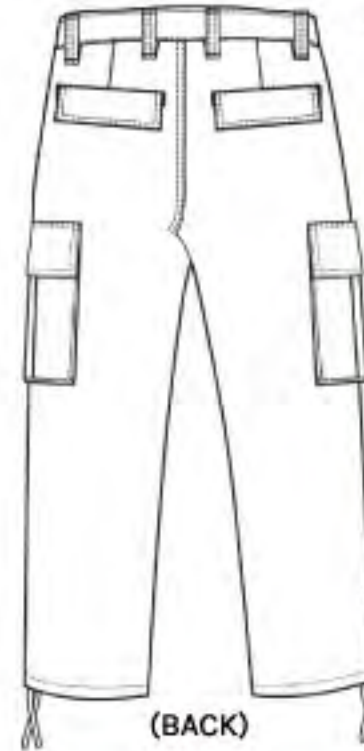

## 6CP02 ARMY CARGO COTTON TWILL PANTS (NO BELT) ~~\$12.50~~ \$10.50

Scale	32	34	36	38	40	42	44	Delivery
Packing	X	1	1	2	1	1	1	AT ONCE

BROWN

ROYAL

WHITE

(BACK)

OLIVE