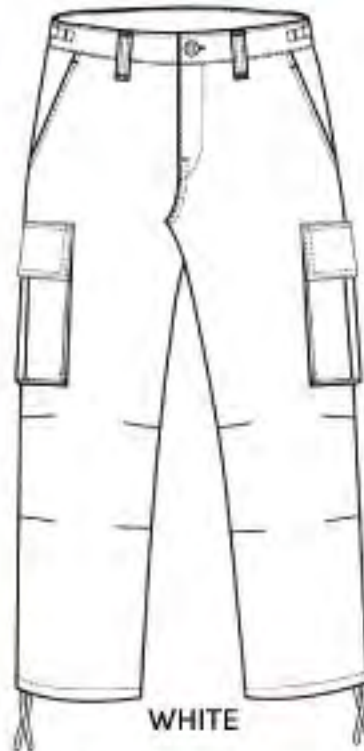

## 6CP02 ARMY CARGO COTTON TWILL PANTS (NO BELT) ~~\$12.50~~ \$10.50

Scale	32	34	36	38	40	42	44	Delivery
Packing	X	1	1	2	1	1	1	AT ONCE

BROWN

ROYAL

WHITE

(BACK)

OLIVE