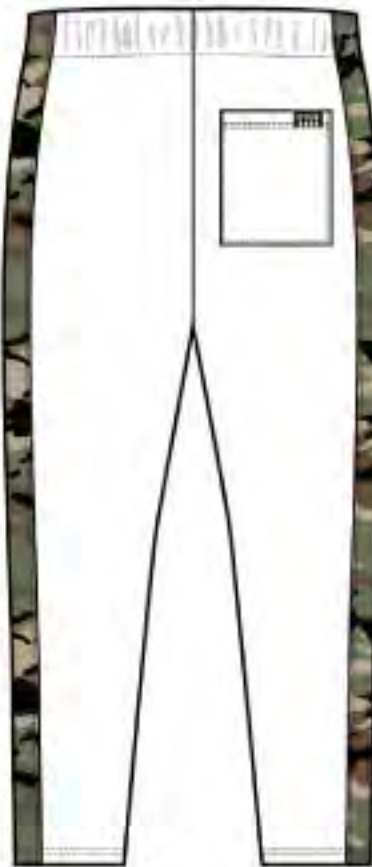

9CF54 FLEECE PULLOVER HOODIE
$10.50 **$7.50**

Scale	S	M	L	XL	2XL	3XL
Packing	K	2	2	1	1	2
	B			1	1	2

BLACK
B

9CF48 EMBOSS STICKER FLEECE HOODIE
$10.50 **$7.50**

Scale	S	M	L	XL
Packing	K	2	2	1
				1

KHAKI
K

9CF53 FLEECE ANDRAK HOODIE
$10.50 **$7.50**

Scale	L	XL	2XL	3XL
Packing	B	1	1	2
				2

KHAKI
B

9CF41 FLEECE MA-1 JACKET
$10.00 **$7.50**

Scale	L	XL	2XL	3XL
Packing	B	1	1	2
				2

KHAKI
B

1TJ19 CAMOUFLAGE PRINT PANEL TECH FLEECE PANTS
$7.50 **$5.00**

Scale	L	XL	2XL	3XL
Packing	B	1	1	2
				2

WHITE/WOODLAND **B**

(BACK)

(SIDE)

9JP01 FLEECE JOGGER PANTS
$7.50 **$5.50**

Scale	M	L	XL	2XL	3XL
Packing	A	1	2	2	1
					2

BROWN **A**

PURPLE **A/B**

3RS27 TONAL ARGYLE SWEATER (FINE GAUGE)
$14.50 **$6.00**

Scale	M	L	XL	2XL
Packing	A	1	2	2
				1

KHAKI **A**

GREY **A**

3RS28 ARGYLE SWEATER (FINE GAUGE)
$14.50 **$6.00**

Scale	M	L	XL	2XL	3XL
Packing	A	1	2	2	1
					2

BLACK / PURPLE
A/B

(BACK)