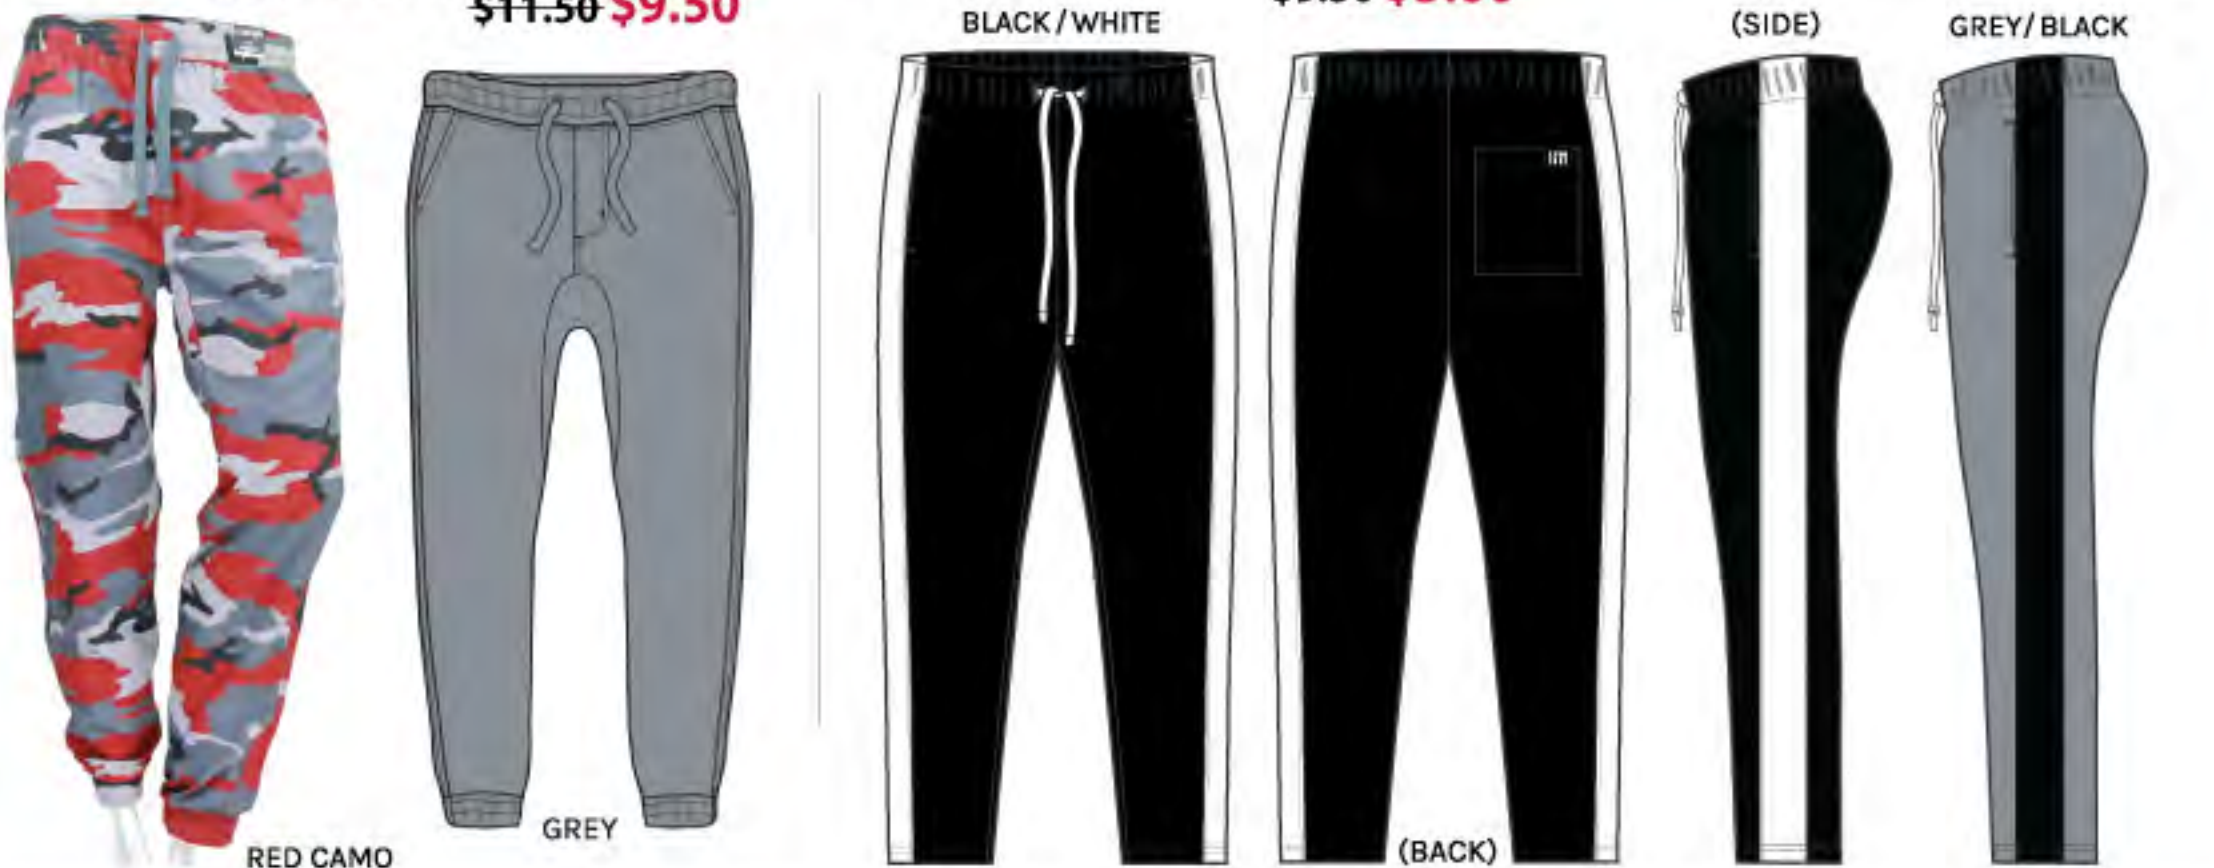

## 1TJ27S ZIP DOWN TECH FLEECE HOODIE & PANTS SET \$29.50 NEW ARRIVAL

Scale	S	M	L	XL	2XL	3XL	Delivery
Packing	K	2	1	1	1	1	AT ONCE
	A	1	2	2	1	1	
	B		1	1	2	2	

Scale	S	M	L	XL	2XL	3XL	4XL	5XL	6XL	Delivery
Packing	K	2	1	1	1	1				AT ONCE
	A	1	2	2	1	2				
	D		1	1	2	2	3	2	1	
	G						2	2	2	